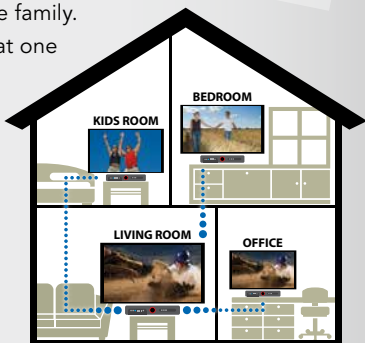

Enjoy your KMTV experience even more with:

High Definition - Enjoy the crystal clear sights and sounds of HD channels! There are over 100 HD channels available. **The HD equipment is $12.99/month**

Whole Home Cloud DVR - Record and store in the cloud, no DVR box in your home. Set up recording folders for each member of the family.

Record up to 6 shows at one time. RestartTV when used with Cloud DVR gives you the freedom to record from the beginning of the show. Store up to 200 hours in standard definition or 75 hours of HD.