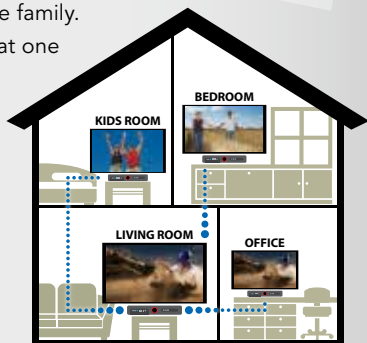

Enjoy your KMTV experience even more with:

High Definition - Enjoy the crystal clear sights and sounds of HD channels! There are over 100 HD channels available. **The HD equipment is $12.99/month**

Whole Home Cloud DVR - Record and store in the cloud, no DVR box in your home. Set up recording folders for each member of the family.

Record up to 6 shows at one time. RestartTV when used with Cloud DVR gives you the freedom to record from the beginning of the show. Store up to 200 hours in standard definition or 75 hours of HD.